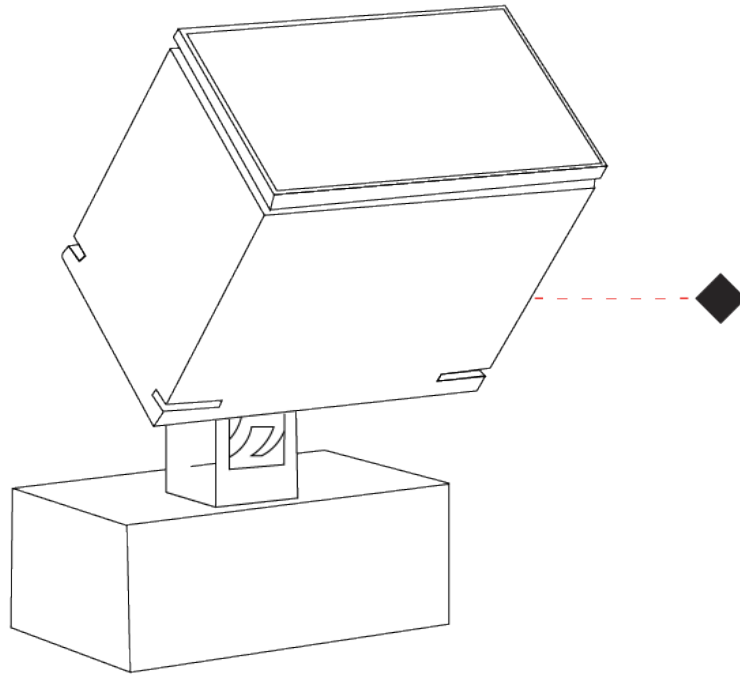

TARGET SURFACE

E9F233-

PROJECT

TYPE

SPECIFIER

QUANTITY

DATE

E