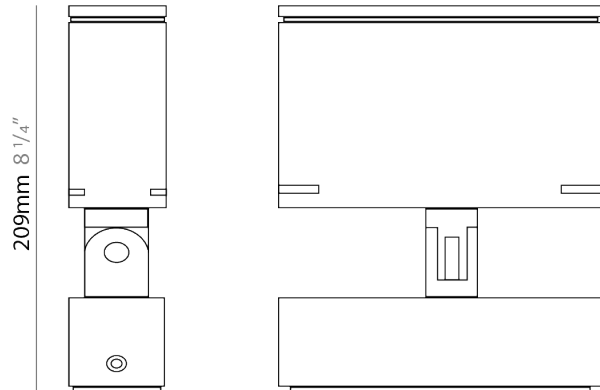

70mm 2 ³/₄"

220mm 8 ¹¹/₁₆"