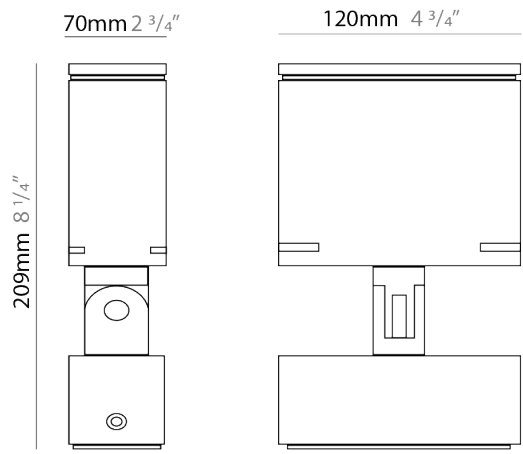

PROJECT
TYPE
SPECIFIER
QUANTITY
DATE

TARGET SURFACE

E9F233- -

base number   Finish Options   Lens Options

1. To build a product code in our configurator select the specify button on the base model # product page
2. To build a manual product code on this datasheet choose from the options listed below in blue font and add the suffix to the base model #

GENERAL

Series: Target

Brand: Platek

Division: Exterior

Mounting Type: Surface

Mounting Location: Above Ground

Subcategory: Flood

PHYSICAL

Shape: Rectangle

Length (mm): 120

Length (in): 4 3/4

Width (mm): 70

Width (in): 2 3/4

Height (mm): 213

Height (in): 8 3/8

Light Distribution: Adjustable / Direct

Screws: A4 stainless steel

Diffuser: Clear tempered glass

Fixture Finish: BLK / WHI / GRY / COR / ANT / BRZ

Fixture Material: Aluminum Die Cast

Cable Details: 2000mm Cable

ELECTRICAL

Lamp Type: LED

Total Output Wattage (W): 16

Dimming: DMX

Driver Included: No

Driver Location: Remote

Driver Type: Constant Current - Universal

Driver Class: Class 2

Input Voltage (V): 120 - 277

Constant Current (MA): 700

LED

Number of LEDs: 8

Color Temperature (°K): RGBW

CRI: >80 CRI

Lamp Life (hrs): 60000

Special LEDs offerings: RGBW

OPTICAL

Optic°: 9 / 24 / 48 / ELL

Adjustability: Rotational 330°; Tilt 90°

RATINGS AND CERTIFICATIONS

Certified By: Certified for North American Standards

IP Rating: IP66

IK Rating: IK08

Bug Rating: B1 U0 G0